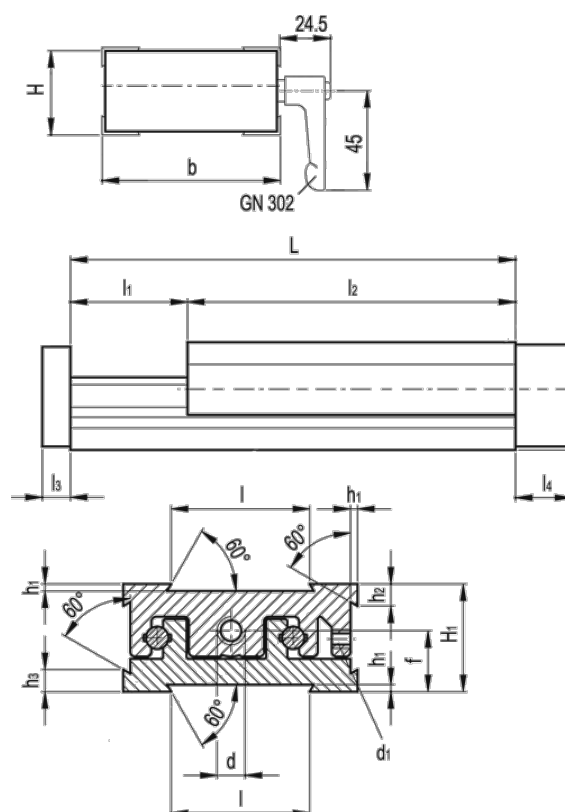

Data Sheet

Article number: 20783013

Description: Adjustable slide unit
GN 900-50-170-100-S-2

Measures

b = 50	h3 = 7.0
d = M6x1	l = 30
d1 = M4	L - l1 = 170-100
f = 13.0	l2 = 70
H = 23.0	l3 = 6
h1 = 1.5	l4 = 12
H1 = 23	
h2 = 4.5	